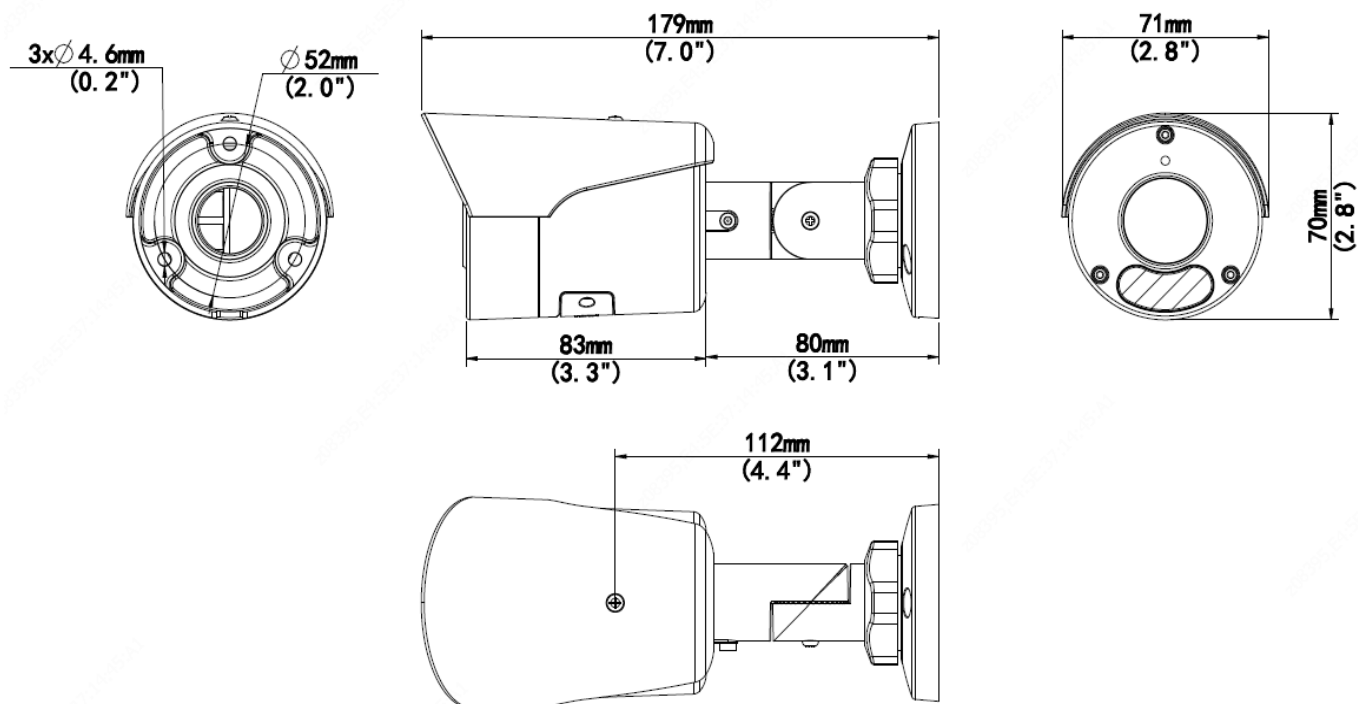

Dimensions

Accessories

www.uniview.com/uniarch

©2021 Zhejiang Uniview Technologies Co., Ltd. All rights reserved.

*Product specifications and availability are subject to change without notice.